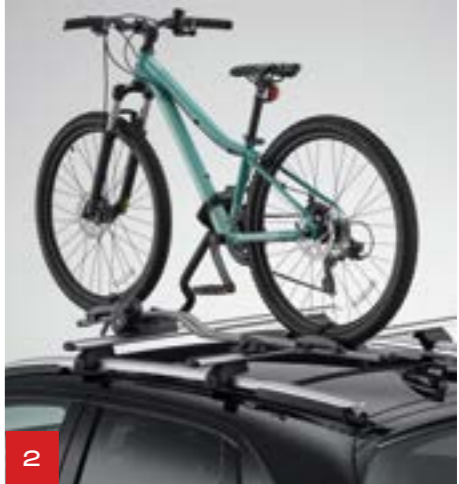

Transport

- **1. Thule Bicycle Carrier – Coach**
  This bicycle carrier, which is Thule certified by Honda, carries two bicycles and is easy to install. It has a tilting function for easy boot access and an anti-theft locking system. It comes with a 13-pin connector and requires a 13-pin wiring harness.
- **2. Thule Roof Bicycle Rack – Expert 298**
  This universal, easy-to-install, bike carrier is designed for easy loading and unloading of your bike. It is lockable to prevent your bike from theft.
  - Maximum bicycle load: 20kg.
- **3. Detachable tow bar with 13-pin trailer harness**
  With this detachable tow bar, you can pull your trailer or carry bikes with no worries at all.
  - Maximum towing capacity: 500 kg
  - Maximum vertical load: 50 kg
  - Includes a 13-pin trailer harness
- **4. Detachable tow bar with 13-pin trailer harness for Crosstar**
  This detachable tow bar is designed for Crosstar models, allowing you to pull your trailer or carry bikes.
  - Maximum towing capacity: 500 kg
  - Maximum vertical load: 50 kg
  - Includes a 13-pin trailer harness
- **5. Foldable boot organiser**
  This innovative foldable boot organiser is a must-have in order to use your boot space efficiently.
- **6. Dog guard**
  The dog guard keeps your pets safe by separating the rear passenger area from the luggage compartment. It fits seamlessly between the rear seat and the roof.